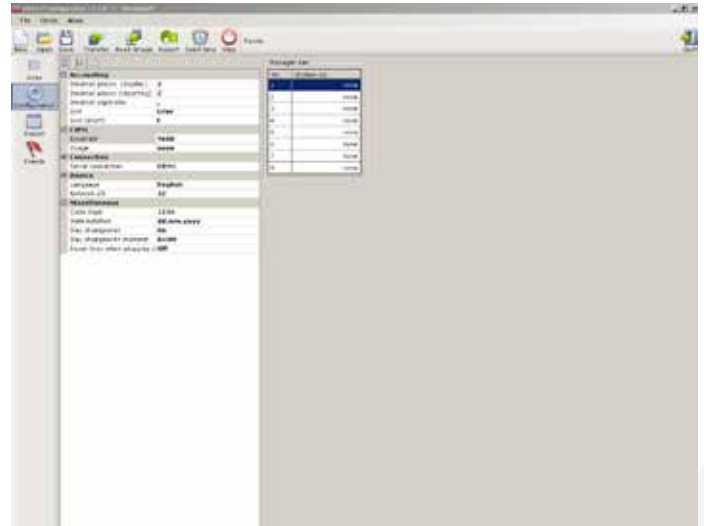

SILEXA BEER COUNTER

TRUST, BUT VERIFY.

COMPLETE FLOW CONTROL

The SILEXA beer counter guarantees seamless control of the flow for up to 8 lines. Regardless of whether you are using beer, wine or craft soda.

RS232 connection for printers

SCREEN

128 x 64 px b/w graphic display

CONFIGURATION & EVALUATION-SOFTWARE

FREE TO USE

clear calendar style turnover viewer

general settings

setup of lines (pulses per litre, name, ...)