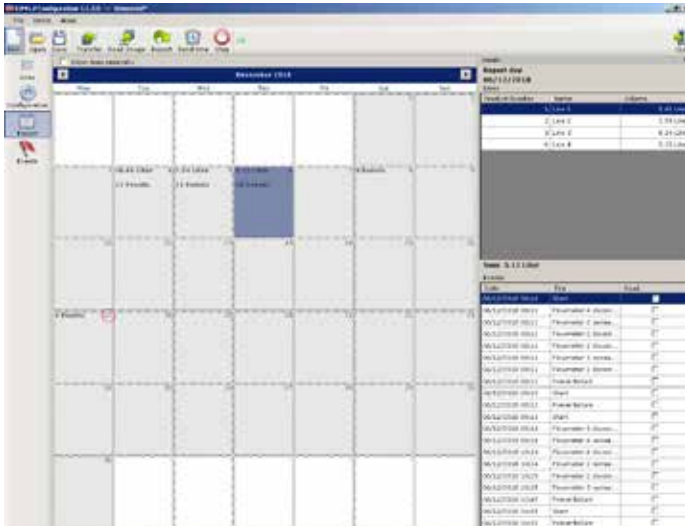

SILEXA BEER COUNTER

TRUST, BUT VERIFY.

COMPLETE FLOW CONTROL

The SILEXA beer counter guarantees seamless control of the flow for up to 8 lines. Regardless of whether you are using beer, wine or craft soda.

- + reporting of events
- + internal memory saves data up to 4 years
- + battery backed
- + plug & play
- + easy calibration and configuration

Available in 2 versions:

SILEXA BeerCounter LZ-4 – up to 4 lines

SILEXA BeerCounter LZ-8 – up to 8 lines

DIMENSIONS (MM)

W 160 | H 90 | D 50

POWER SUPPLY

9V, 500mA (included)

MEMORY

Battery backed
data saved up to 4 years
up to 500 reports

CONNECTIONS

RS232 connection for printers

SCREEN

128 x 64 px b/w graphic display

CONFIGURATION & EVALUATION-SOFTWARE

FREE TO USE

clear calendar style turnover viewer

general settings

setup of lines (pulses per litre, name, ...)