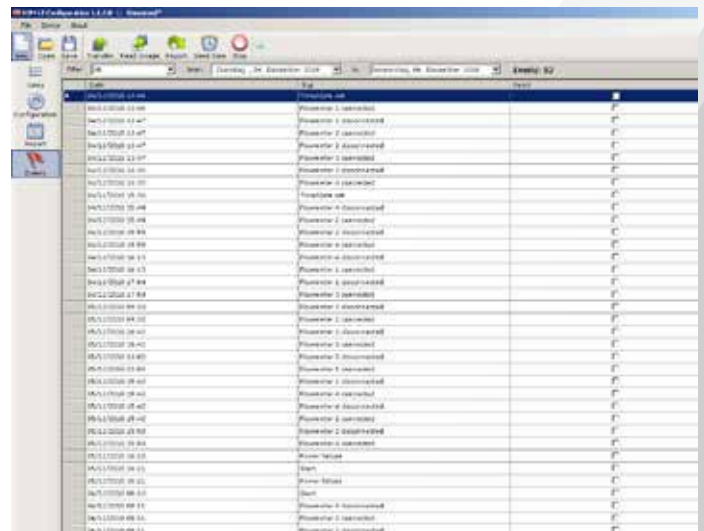

SILEXA BEER COUNTER

TRUST, BUT VERIFY.

COMPLETE FLOW CONTROL

The SILEXA beer counter guarantees seamless control of the flow for up to 8 lines. Regardless of whether you are using beer, wine or craft soda.

- + reporting of events
- + internal memory saves data up to 4 years
- + battery backed
- + plug & play
- + easy calibration and configuration

Available in 2 versions:

SILEXA BeerCounter LZ-4 – up to 4 lines

SILEXA BeerCounter LZ-8 – up to 8 lines

DIMENSIONS (MM)

W 160 | H 90 | D 50

POWER SUPPLY

9V, 500mA (included)

MEMORY

Battery backed
data saved up to 4 years
up to 500 reports

CONNECTIONS

RS232 connection for printers

SCREEN

128 x 64 px b/w graphic display

CONFIGURATION & EVALUATION-SOFTWARE

FREE TO USE

clear calendar style turnover viewer

general settings

setup of lines (pulses per litre, name, ...)