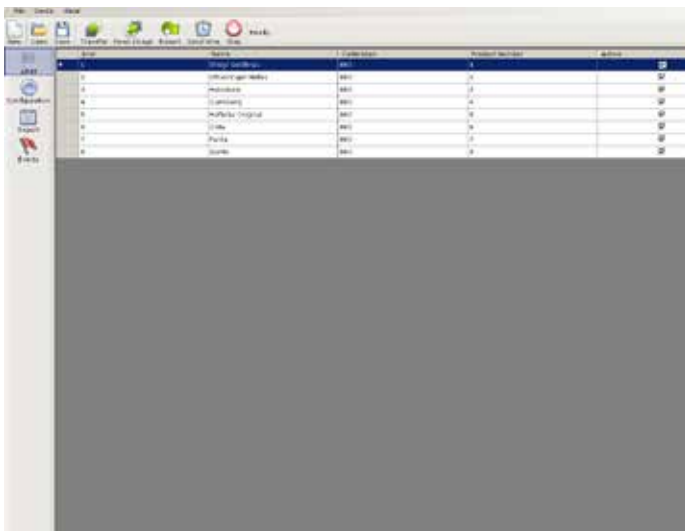

SILEXA BEER COUNTER

TRUST, BUT VERIFY.

COMPLETE FLOW CONTROL

The SILEXA beer counter guarantees seamless control of the flow for up to 8 lines. Regardless of whether you are using beer, wine or craft soda.

- + reporting of events
- + internal memory saves data up to 4 years
- + battery backed
- + plug & play
- + easy calibration and configuration

Available in 2 versions:

SILEXA BeerCounter LZ-4 – up to 4 lines

SILEXA BeerCounter LZ-8 – up to 8 lines

DIMENSIONS (MM)

W 160 | H 90 | D 50

POWER SUPPLY

9V, 500mA (included)

MEMORY

Battery backed
data saved up to 4 years
up to 500 reports

CONNECTIONS

RS232 connection for printers

SCREEN

128 x 64 px b/w graphic display

CONFIGURATION & EVALUATION-SOFTWARE

FREE TO USE

clear calendar style turnover viewer

general settings

setup of lines (pulses per litre, name, ...)